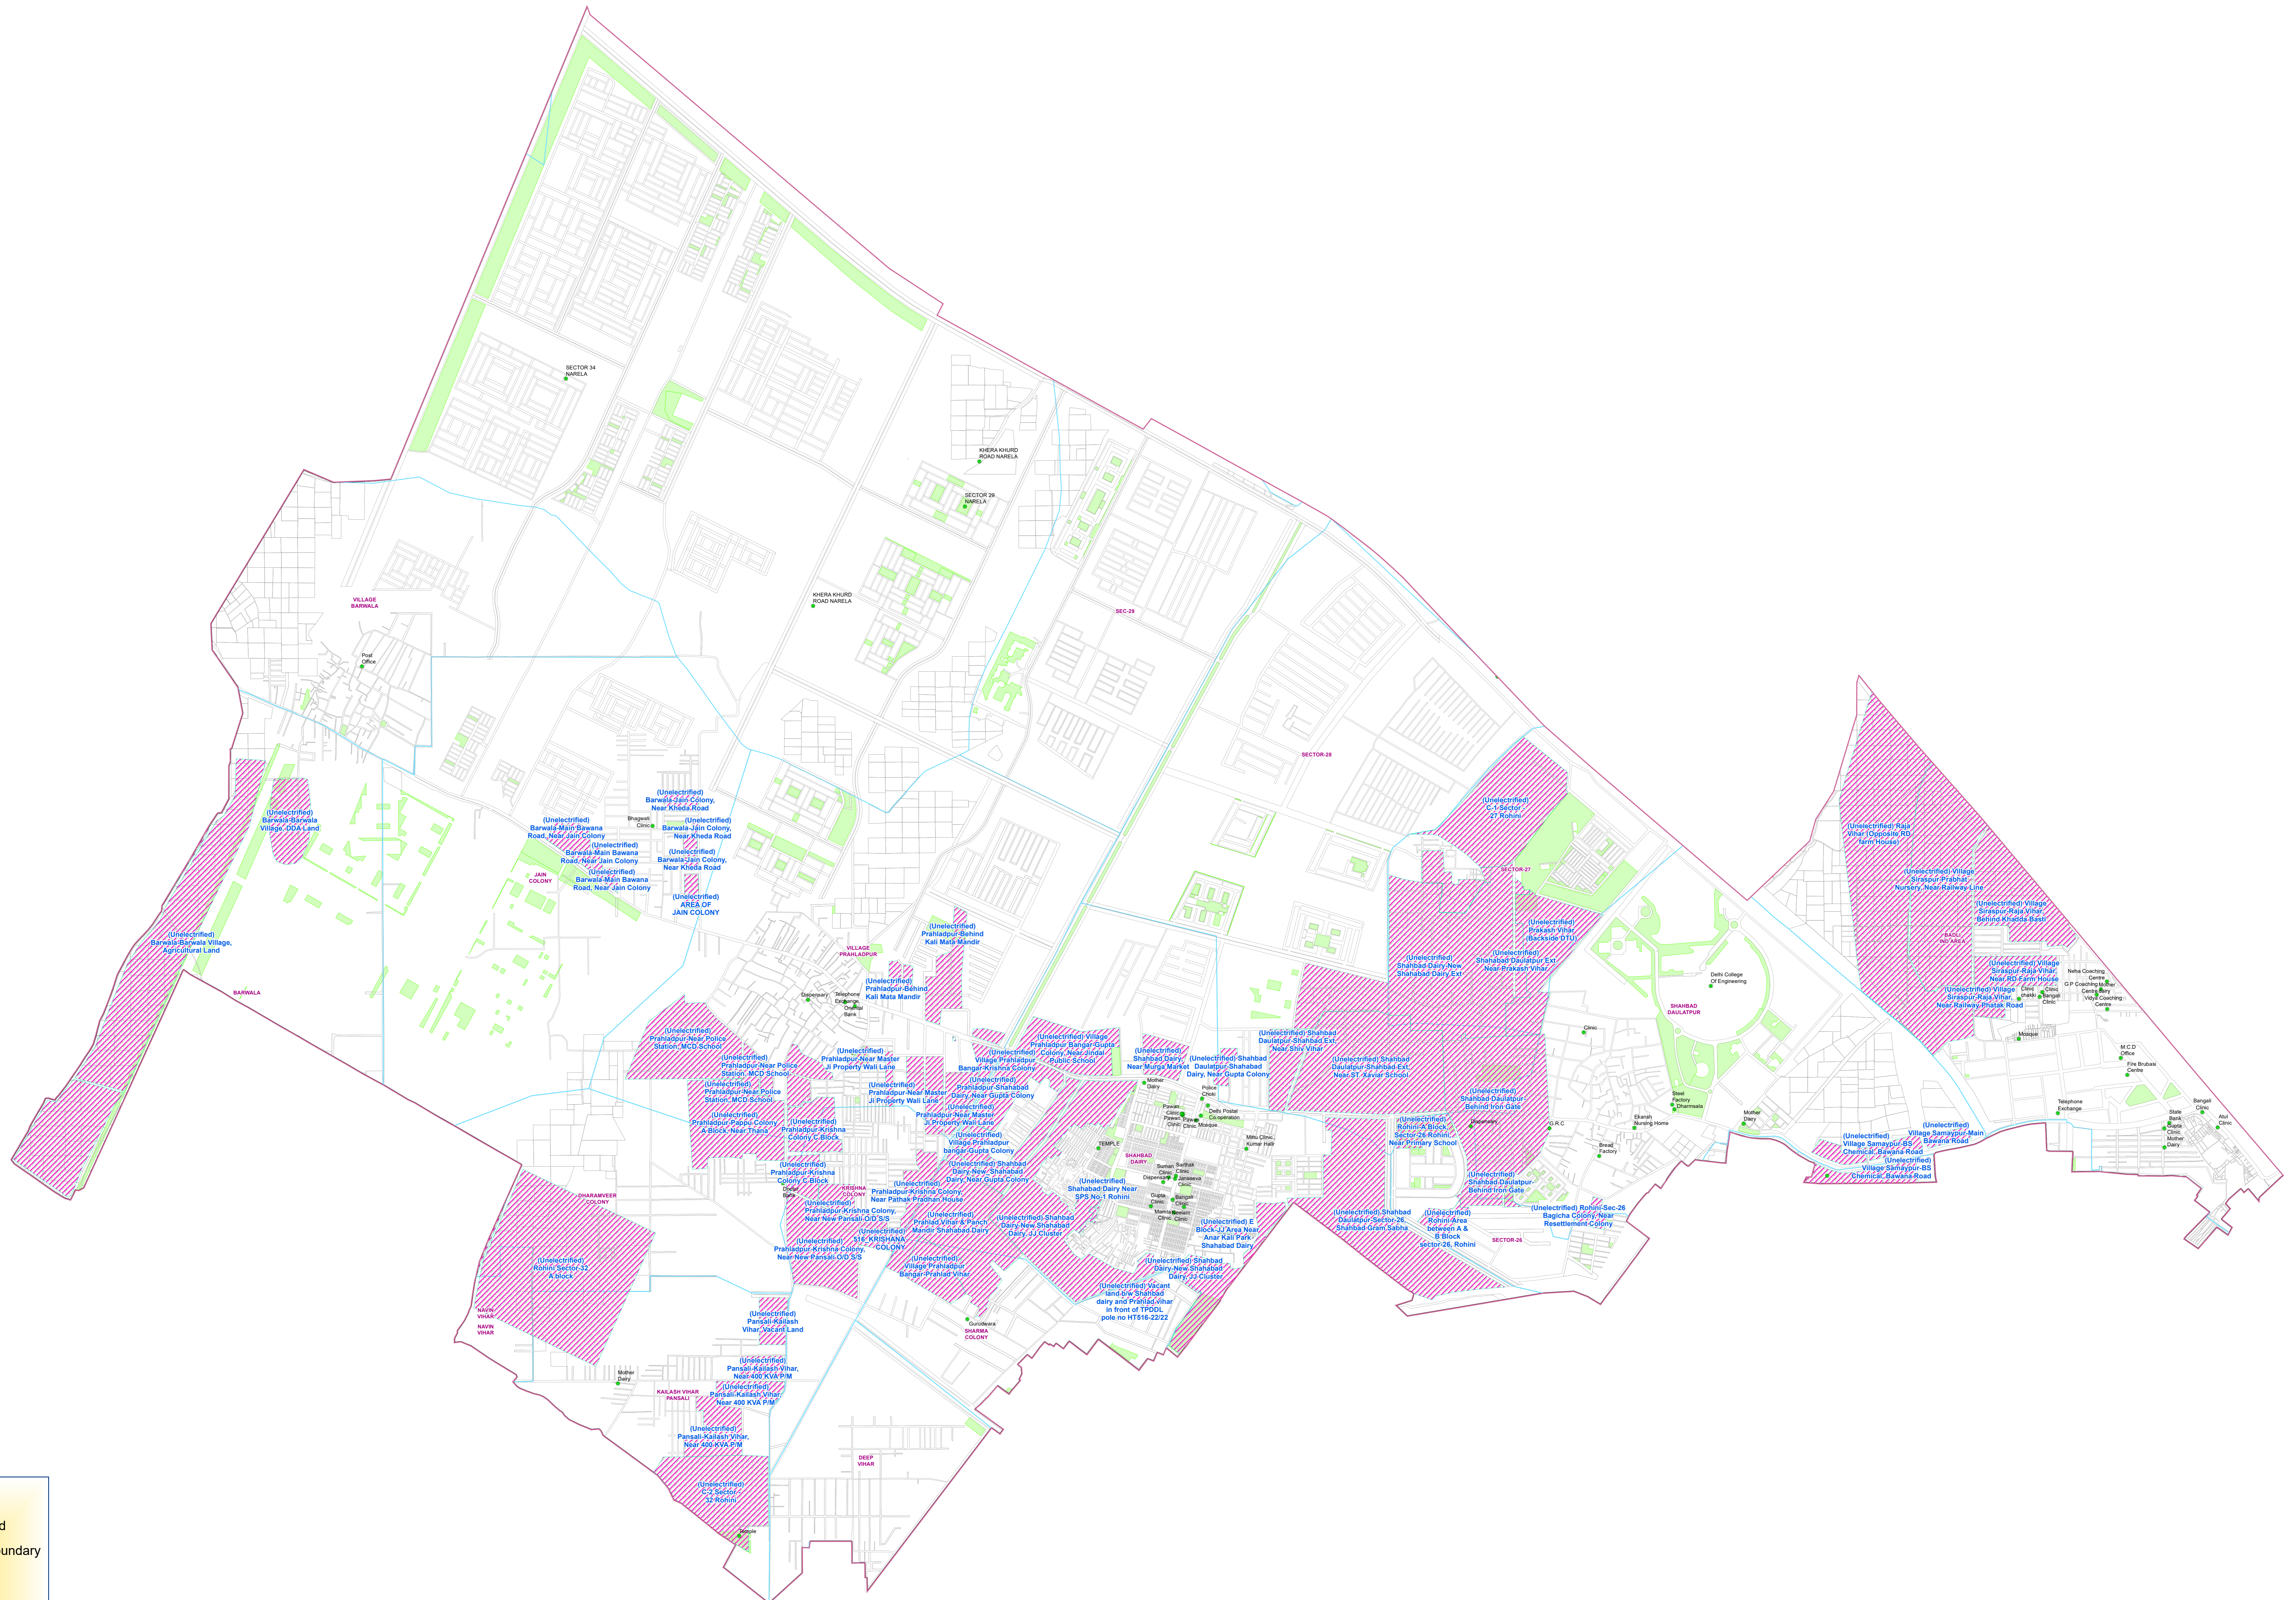

UNELECTRIFIED AREA , ZONE - 516 , DISTT - BADLI

Legend

- Un electrified
- Locality_Boundary
- Green
- Agricultural
- Road
- Landmark